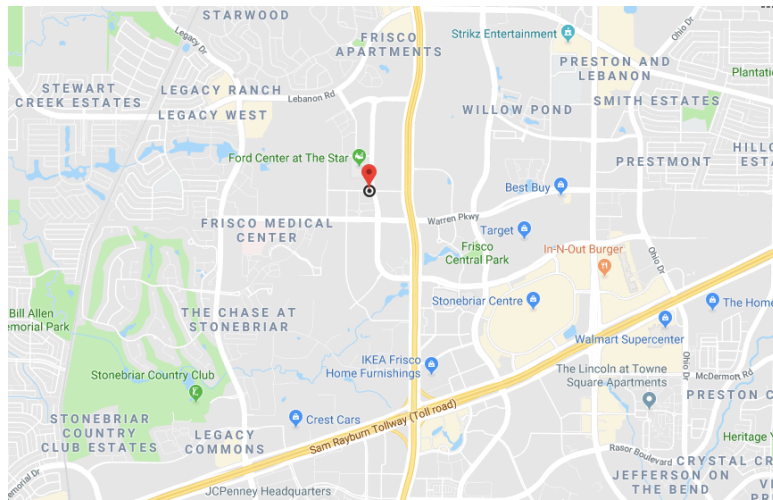

Event location:
OMNI FRISCO HOTEL
JANUARY 18TH – 20TH 2019

11 COWBOYS WAY
FRISCO, TEXAS 75034

Omni Frisco Hotel captures the energy and future of this vibrant North Texas city, making it a location you'll never forget. Featuring 300 beautifully appointed guest rooms and suites, this luxury 16-story hotel serves as the cornerstone of [The Star](#), anchored by the Dallas Cowboys World Headquarters and 12,000-seat stadium, Ford Center.

Preferred Room Rate: \$99.00
Check in Time: 3pm - Check out Time: 11am

Reservations Directly at: **972-668-5959**
Group Code: Revital U or RVU

DIRECTIONS FROM DOWNTOWN DALLAS TO EVENT HOTEL

- Follow Dallas North Tollway N
- Take the exit towards Warren Pkwy/Gaylord Pkwy
- Use the 2nd from the left lane to turn LEFT onto Warren Pkwy
- Turn Right onto Gaylord Pkwy
- Turn left to enter the Omni Frisco Hotel

DIRECTIONS FROM DFW

- Take TX-121 N and Sam Rayburn Tollway to Frisco and follow signs for Dallas North Tollway N
- Using the 2nd from the right lane to take the exit
- Keep left at the fork, and merge onto Dallas North Tollway N.
- Take the exit for Lebanon Rd, make a U-turn to cross under the Dallas North Tollway and continue on Dallas Pkwy S frontage road
- Turn right onto Cowboys Way and right onto Gaylord Pkwy
- Turn left to enter the Omni Frisco Hotel